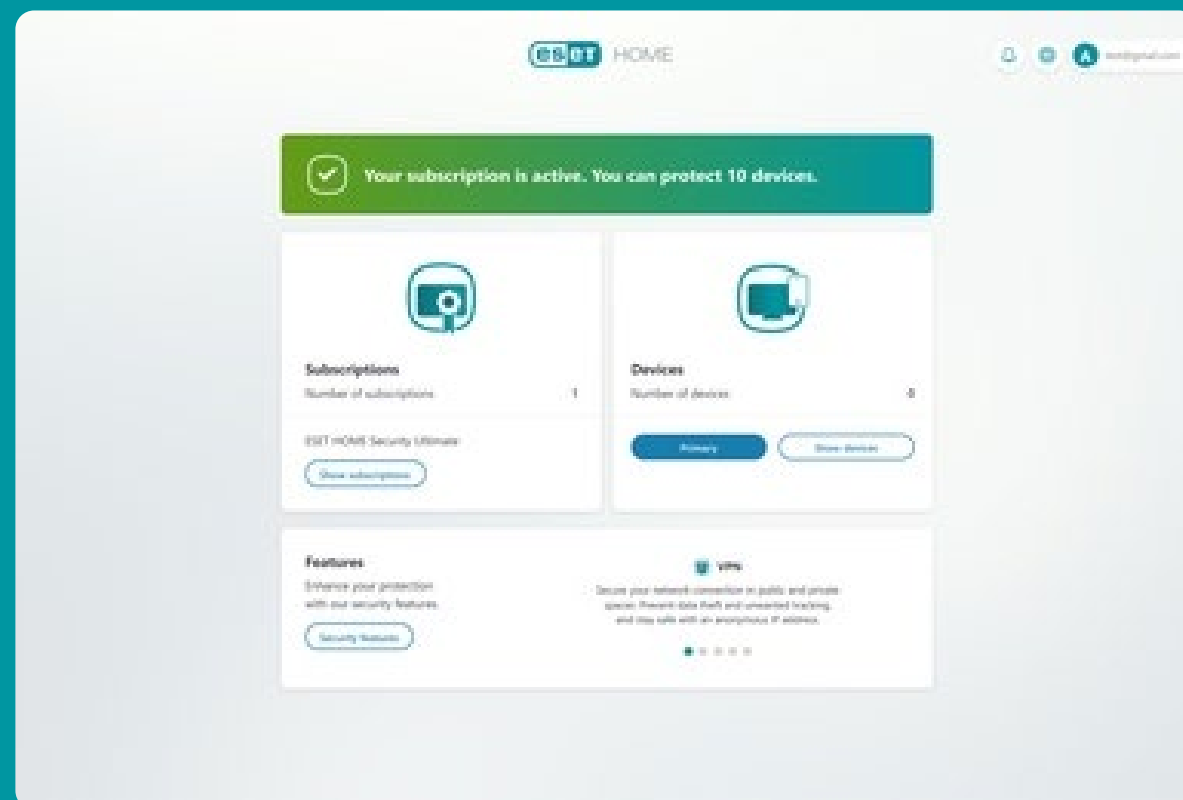

# DIGITAL LIFE PROTECTION

# ESET HOME: One platform, complete security management

AVAILABLE VIA WEB PORTAL OR MOBILE APPLICATION

ESET HOME Platform allows you to activate your subscriptions, add and protect new devices, and download or upgrade your security solution.